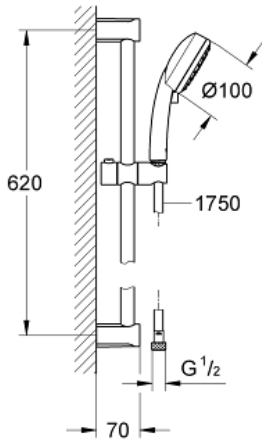

NEW TEMPESTA  
 COSMOPOLITAN 100  
 Shower Rail Set 2 Sprays  
 MODEL # 2757820E

Pure Freude  
 an Wasser

**Product Description:**  
 NEW TEMPESTA COSMOPOLITAN 100  
 Shower Rail Set 2 Sprays

**Standard Specification:**

- Consisting of:
- Hand shower New Tempesta Cosmopolitan 100 (27 571 20E)
- 24" shower bar (27 521)
- RelaxaFlex 69" plastic shower hose (28 154)
- **GROHE EcoJoy** 1.5 gpm (5.7 l/min) flow restrictor
- **GROHE DreamSpray** perfect spray pattern
- **GROHE StarLight** chrome finish
- **SpeedClean** anti-lime system
- Inner WaterGuide for a longer life
- Min. recommended pressure: 15 psi (1.0 bar)