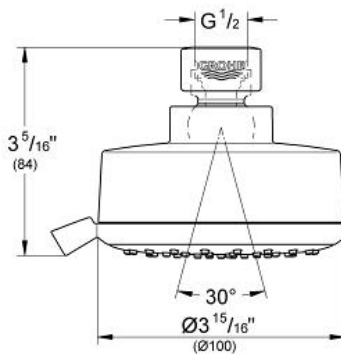

Product Description:
Head shower 4 sprays

Standard Specification:

- GROHE Rain O2, Rain
- Massage, Jet
- Rotating ball joint $\pm 15^\circ$
- **GROHE EcoJoy**[®]
- **GROHE DreamSpray**[®] perfect spray pattern
- **GROHE StarLight**[®] finish
- **SpeedClean**[®] anti-lime system
- **Inner WaterGuide** for a longer life
- Suitable for instantaneous heater
- Min. recommended pressure 15 psi
- Blister pack