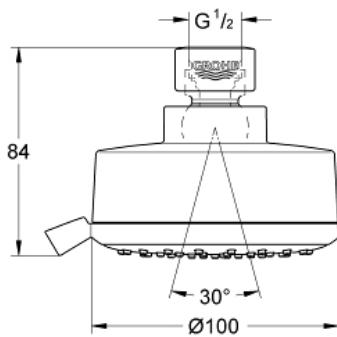

NEW TEMPESTA
COSMOPOLITAN 100
Shower Head 4 Sprays
MODEL # 26043001

Pure Freude
an Wasser

GROHE

Product Description:
NEW TEMPESTA COSMOPOLITAN 100
Shower Head 4 Sprays

Standard Specification:

- 4 Sprays: GROHE Rain O², Rain, Massage and Jet
- Rotating ball joint $\pm 15^\circ$
- 1/2" Connection thread
- GROHE EcoJoy 1.75 gpm (6.6 l/min) flow limiter
- GROHE DreamSpray perfect spray pattern
- GROHE StarLight chrome finish
- SpeedClean anti-lime system
- Inner WaterGuide for a longer life
- Max Flow Rate: 1.75 gpm (6.6 L/min)
- Min. recommended pressure: 15 psi (1.0 bar)