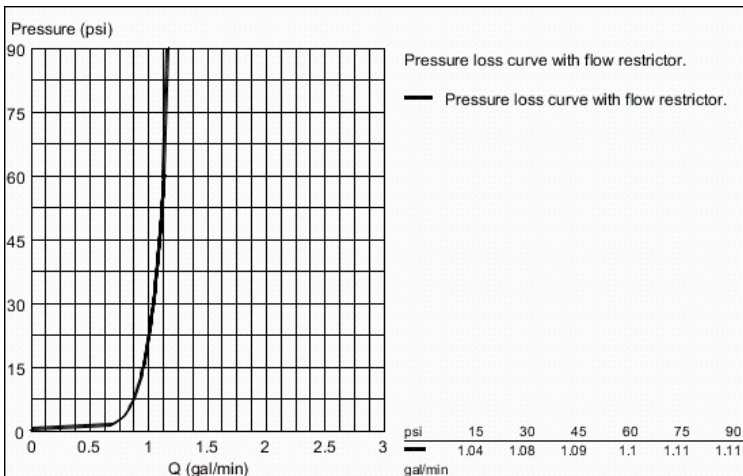

# EUROSTYLE COSMOPOLITAN Single-Handle Bathroom Faucet S- Size

MODEL # 2303600A

Pure Freude  
an Wasser

**GROHE**

**Product Description:**  
EUROSTYLE COSMOPOLITAN  
Single-Handle Bathroom Faucet S-Size

**Standard Specification:**

- GROHE EcoJoy technology for less water and perfect flow
- Single hole installation
- GROHE SilkMove 1.4" (35 mm) ceramic cartridge
- GROHE StarLight chrome finish
- Adjustable flow rate limiter
- Pop-up waste set
- Stainless steel flex lines
- GROHE QuickFix installation system with centering support
- Optional temperature limiter ref. no. 46 375
- Max flow rate: 1.2 gpm (4.56 L/min)

**Applicable Codes & Standards:**

- Energy Policy Act of 1992
- NSF 61
- ASME A112.18.1/CSA B125.1
- US Federal and State material regulations
- EPA WaterSense®
- ICC/ANSI A117.1
- MASS

**Color:**

- 2303600A StarLight Chrome