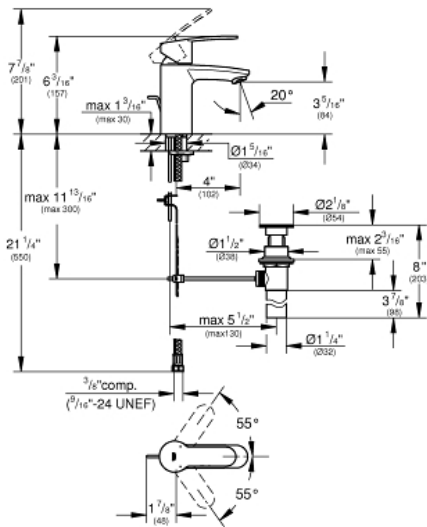

# EUROSTYLE COSMOPOLITAN Single-Handle Bathroom Faucet S- Size

MODEL # 2303600A

Pure Freude  
an Wasser

**GROHE**

**Product Description:**  
EUROSTYLE COSMOPOLITAN  
Single-Handle Bathroom Faucet S-Size

**Standard Specification:**

- GROHE EcoJoy technology for less water and perfect flow
- Single hole installation
- GROHE SilkMove 1.4" (35 mm) ceramic cartridge
- GROHE StarLight chrome finish
- Adjustable flow rate limiter
- Pop-up waste set
- Stainless steel flex lines
- GROHE QuickFix installation system with centering support
- Optional temperature limiter ref. no. 46 375
- Max flow rate: 1.2 gpm (4.56 L/min)

**Applicable Codes & Standards:**

- Energy Policy Act of 1992
- NSF 61
- ASME A112.18.1/CSA B125.1
- US Federal and State material regulations
- EPA WaterSense®
- ICC/ANSI A117.1
- MASS

**Color:**

- 2303600A StarLight Chrome