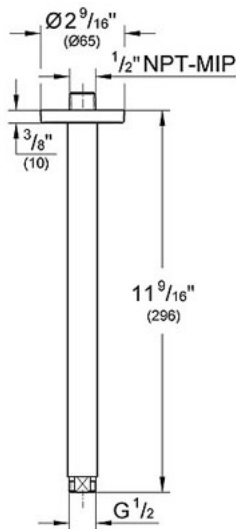

## 28 492 12" Ceiling Shower Arm

### Description

---

Ceiling mount  
1/2" NPT male threads

Can be used with any GROHE shower head.

### Flow Rate

---

N/A