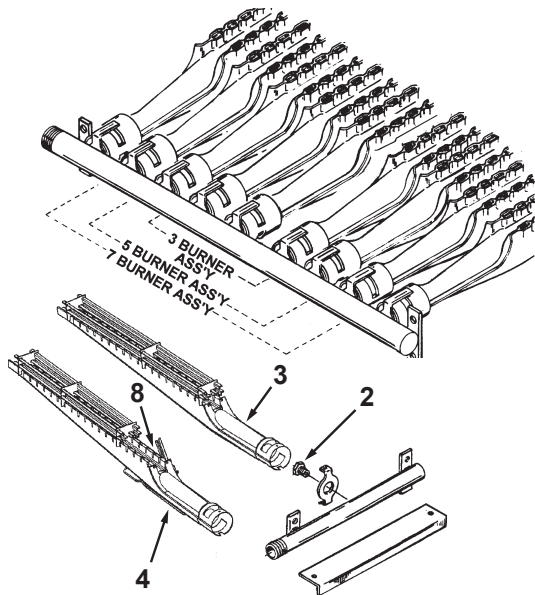

P.O. Box 1597, 500 Princeton Road
Johnson City, TN 37605 • 1-800-456-9805
www.americanwaterheater.com

COMMERCIAL GAS REPLACEMENT PARTS LIST

**MODELS:
BCG3 and ABCG3
(ASME) Low NOx**