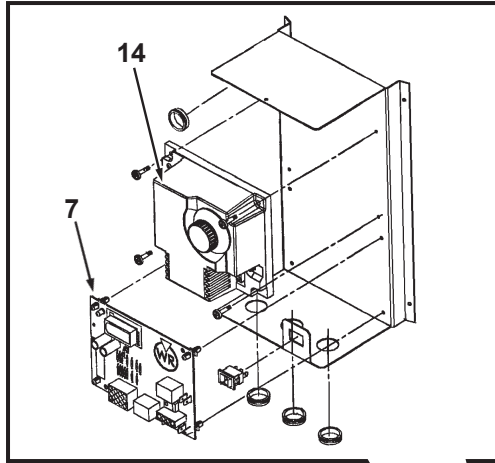

P.O. Box 1597, 500 Princeton Road
Johnson City, TN 37605 • 1-800-456-9805
www.americanwaterheater.com

COMMERCIAL GAS REPLACEMENT PARTS LIST

**MODELS:
BCG3 and ABCG3
(ASME) Low NOx**