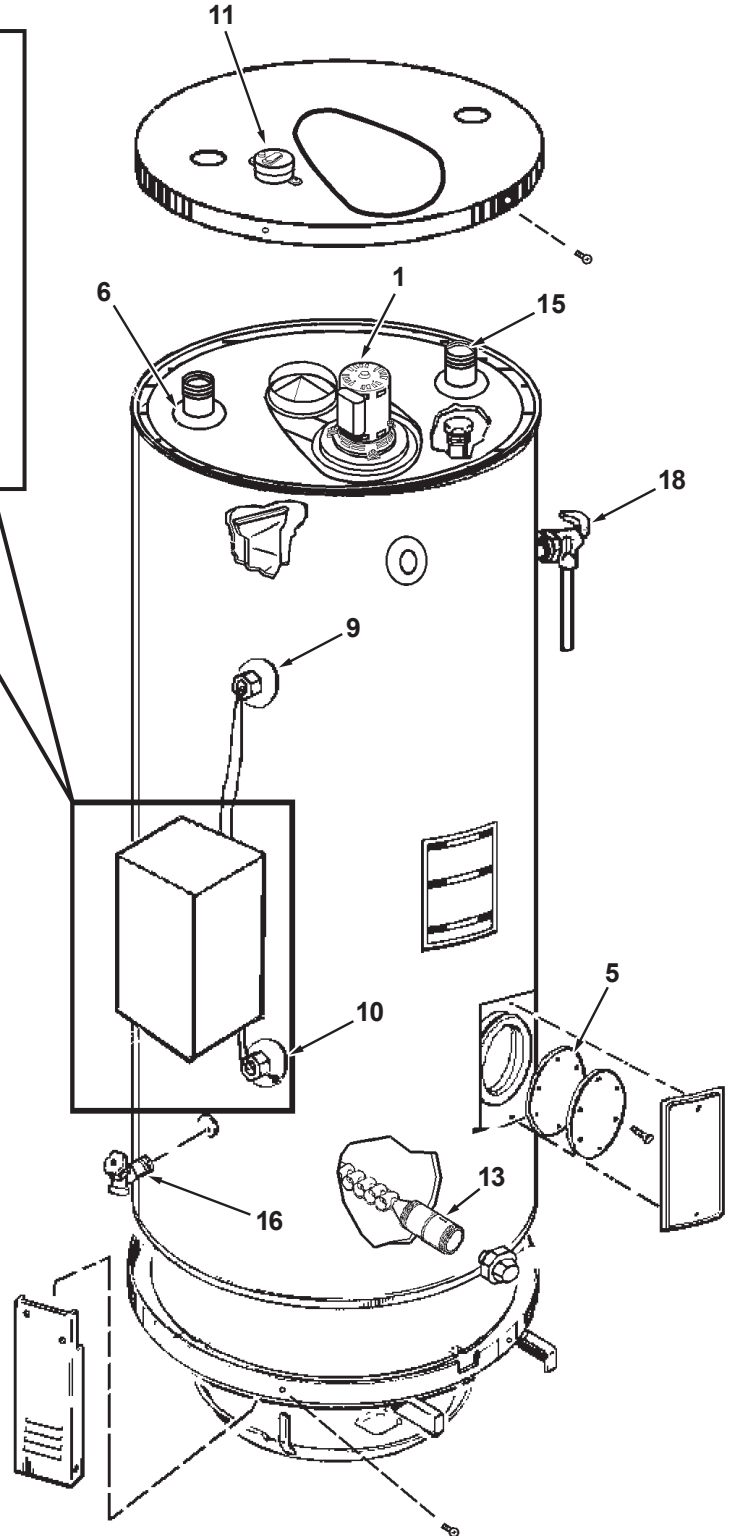

P.O. Box 1597, 500 Princeton Road
Johnson City, TN 37605 • 1-800-456-9805
www.americanwaterheater.com

COMMERCIAL GAS REPLACEMENT PARTS LIST

**MODELS:
BCG3 and ABCG3
(ASME) Low NOx**