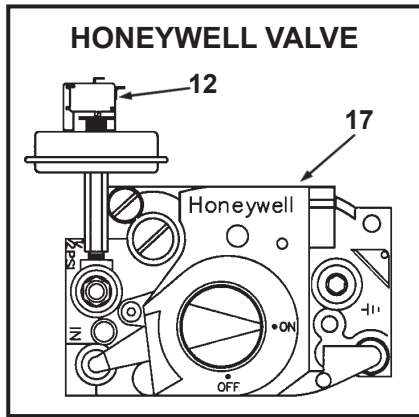

P.O. Box 1597, 500 Princeton Road
Johnson City, TN 37605 • 1-800-456-9805
www.americanwaterheater.com

COMMERCIAL GAS REPLACEMENT PARTS LIST

**MODELS:
BCG3 and ABCG3
(ASME) Low NOx**