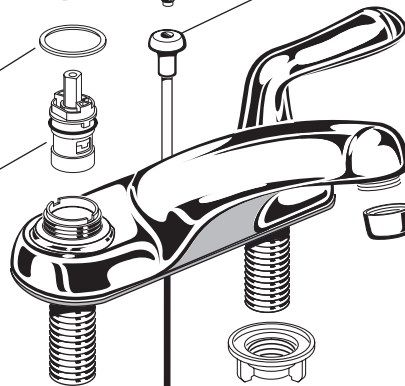

MODEL NUMBER

2275.403
2275.503

M918504-0070A
SCREW

M950144-0070A
INDEX, BUTTON, HOT

M950143-0070A
INDEX, BUTTON, COLD

M908413-0070A
ACRYLIC HANDLE

M918075-0070A
HANDLE SCREW

M916801-YYY0A
METAL LEVER HANDLE

Replace the "YYY" with
appropriate finish code

CHROME	002
BRASS	099

M918021-0070A
ADAPTER

M918504-0070A
SCREW

M904900-0070A
VALVE NUT

M907260-YYY0A
PLUG BUTTON

M950157-YYY0A
POP-UP ROD

M913806-0070A
BEARING WASHER

A954120-0070A
VALVE

012577-YYY0A
AERATOR

065800-0070A
ATTACHMENT NUT

024220-0070A
SUPPLY NUT

M952410-YYY0A
DRAIN ASSEMBLY

M952430-0070A
CABLE ASSEMBLY

M962432-YYY0A
STOPPER
ASSEMBLY

M913208-007A
SPONGE WASHER