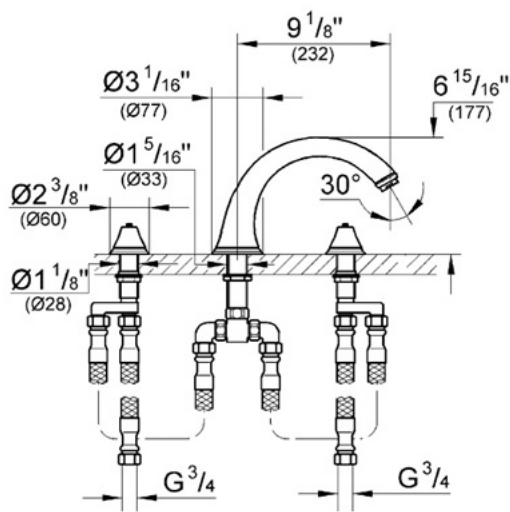

## 25 054 Roman tub filler

### Description

9 1/8" spout  
 3-hole installation  
 GROHE SilkMove® ceramic cartridges  
 Flexible stainless steel braided hoses connect all components and valves to supply.

Sold less handles. Shown with both Geneva cross handles (18 733) and Geneva lever handles (18 734).